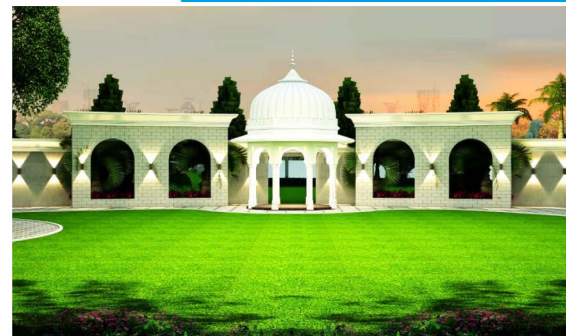

Only 800 M. From
Super Corridor Road

Enter in the Luxurious living space

30 M WIDE ROAD

Salient Features

- Having all Government approvals
- Thick RCC Roads
- Water Line and Huge size water tank
- Beautiful entry Gate with secure entry and exit
- LED Street Lighting
- Equipped with Security CCTV cameras
- Layout Plan of Colony design as per Vastu
- Well planned & beautiful Garden with Children Play Zone

Highlights

- 10 minutes drive for Airport
- Adjacent to Lav-kush Square (Indore- Ujjain Road)
- Adjacent to proposed New Metro Station
- Proposed Interstate Bus Terminal (ISBT) nearby
- Proposed New Railway Station nearby
- Near Hotel Sheraton
- 10 minutes drive from Vijay Nagar
- Hospital (Arvindo), Colleges, Hotels within easy reach

INFOSYS

Map not to scale. This is just a presentation, information and does not constitute a legal documents.

TCS

SUPER CORRIDOR