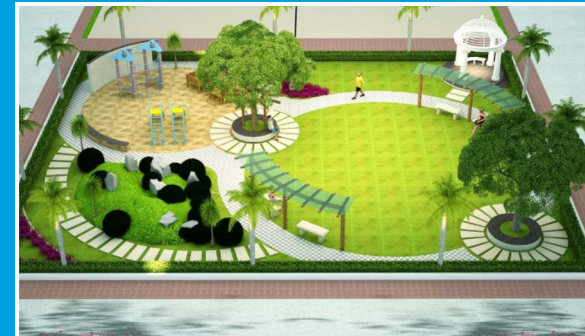

Only 800 M. From
Super Corridor Road

Enter in the Luxurious living space

30 M WIDE ROAD

Salient Features

- Having all Government approvals
- Thick RCC Roads
- Water Line and Huge size water tank
- Beautiful entry Gate with secure entry and exit
- LED Street Lighting
- Equipped with Security CCTV cameras
- Layout Plan of Colony design as per Vastu
- Well planned & beautiful Garden with Children Play Zone

Highlights

- 10 minutes drive for Airport
- Adjacent to Lav-kush Square (Indore- Ujjain Road)
- Adjacent to proposed New Metro Station
- Proposed Interstate Bus Terminal (ISBT) nearby
- Proposed New Railway Station nearby
- Near Hotel Sheraton
- 10 minutes drive from Vijay Nagar
- Hospital (Arvindo), Colleges, Hotels within easy reach

INFOSYS

Map not to scale. This is just a presentation, information and does not constitute a legal documents.

TCS

SUPER CORRIDOR